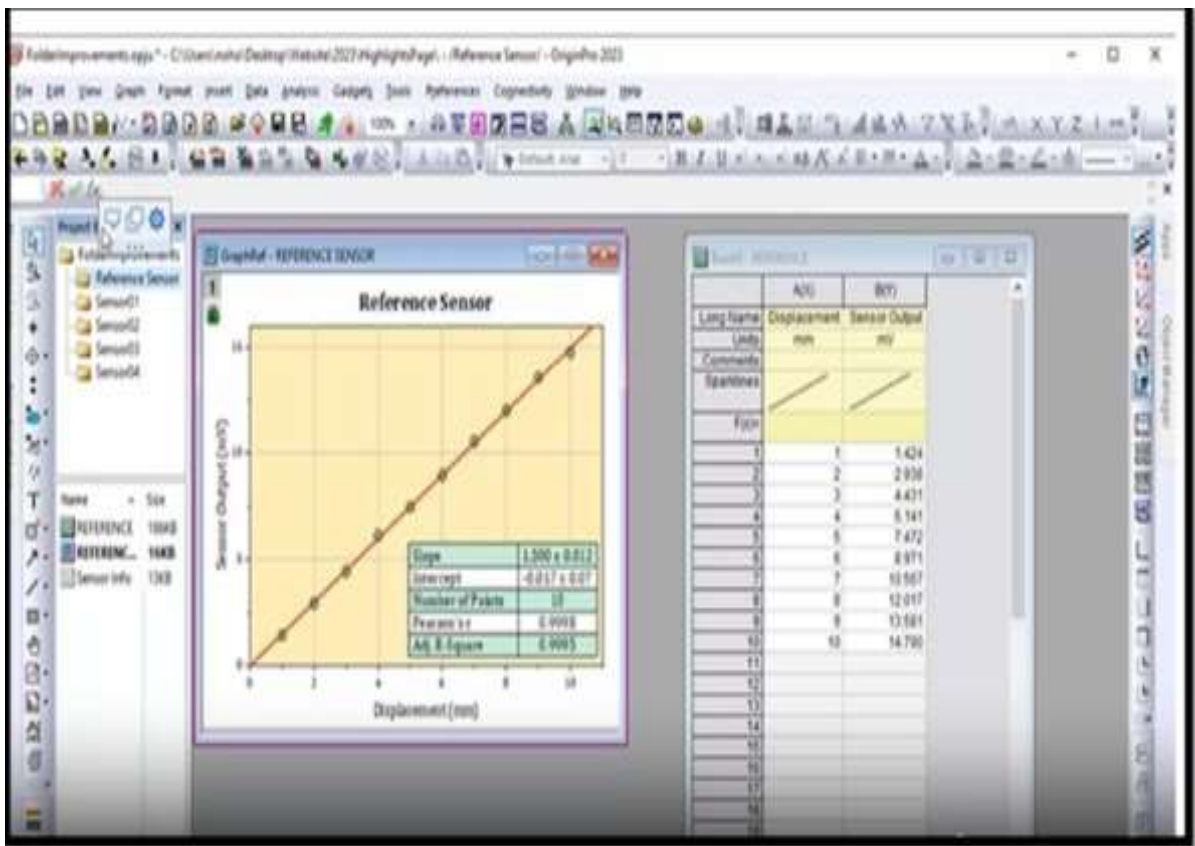

LAPTOP

COLLEGE LAPTOP FOR CLASSROOM TEACHING

PROJECTOR

Projector used for Seminar Session

Softwares used by Faculties

Screenshot of ChemDraw ultra 12 software structure drawing

Screenshot of Sagemath

Screenshot of Origin8 software graph